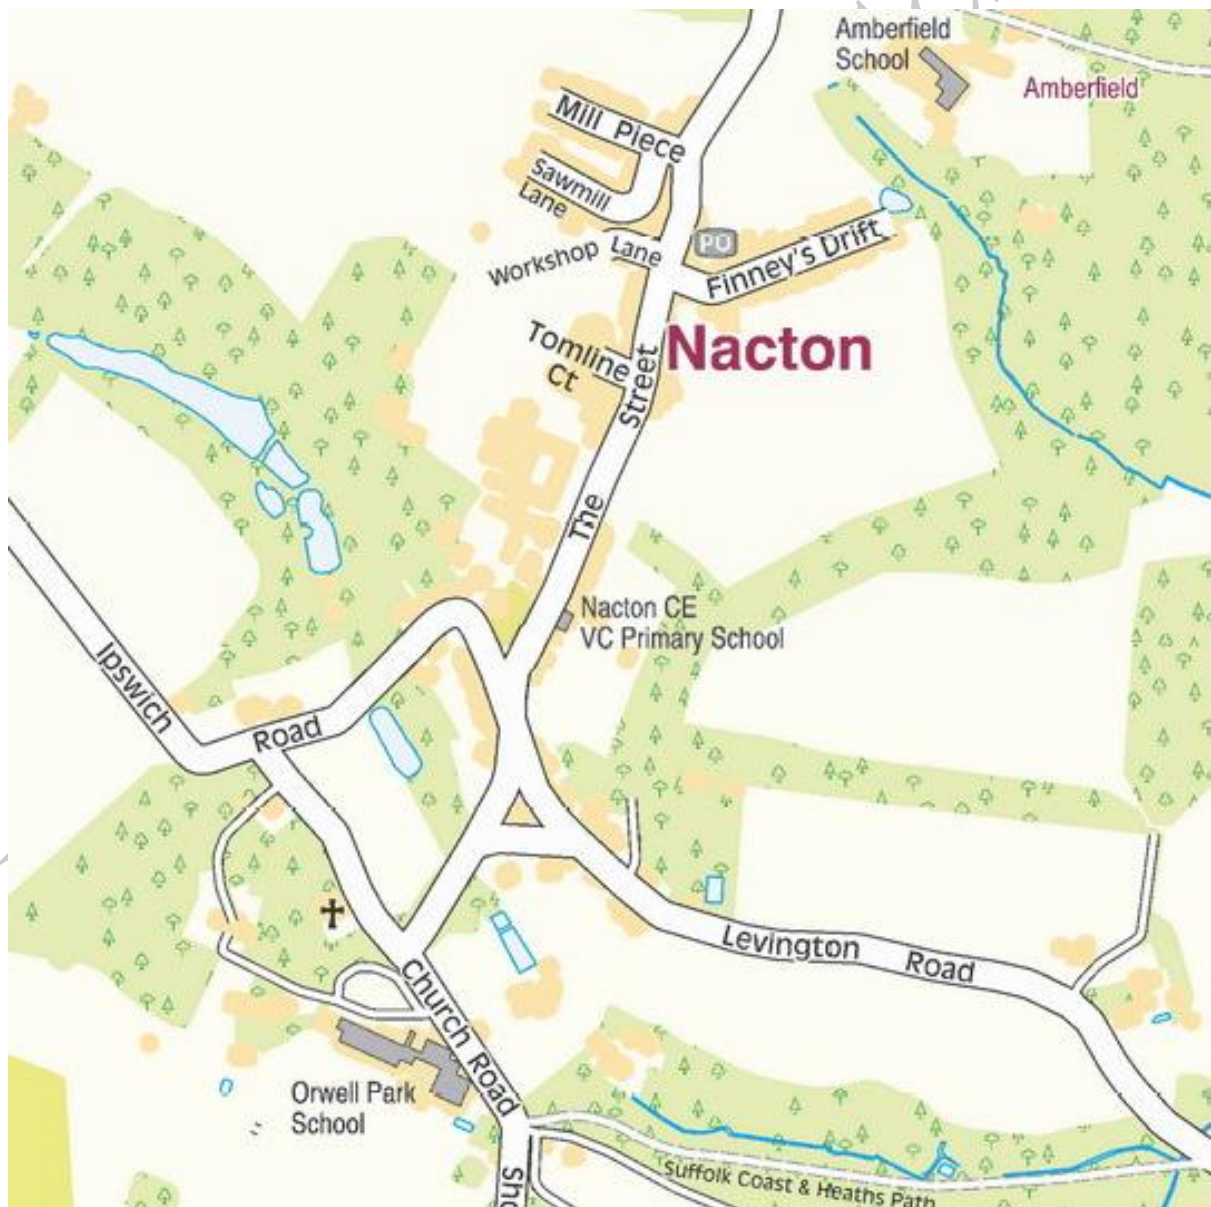

Nacton CEVC Primary School

Address :

Nacton CEVC Primary School
Nacton Village
Ipswich.
IP10 0EU

Telephone : 01473 659370

Village map

North/Top The Felixstowe Road (cross road and under railway bridge).
West Nacton Road (Ransom/Havens Industrial Estates from under A14)
East Levington Road (Levington village).

Village school location with respect to

A14
(Orwell Bridge/Felixstowe)

A12
(Martlesham/Woodbridge)

Ipswich Nacton Road
(Ransoms Industrial Estate
Havens Industrial Estate)

Ipswich Felixstowe Road
(Sainsburys & Suffolk Show
Ground direction)